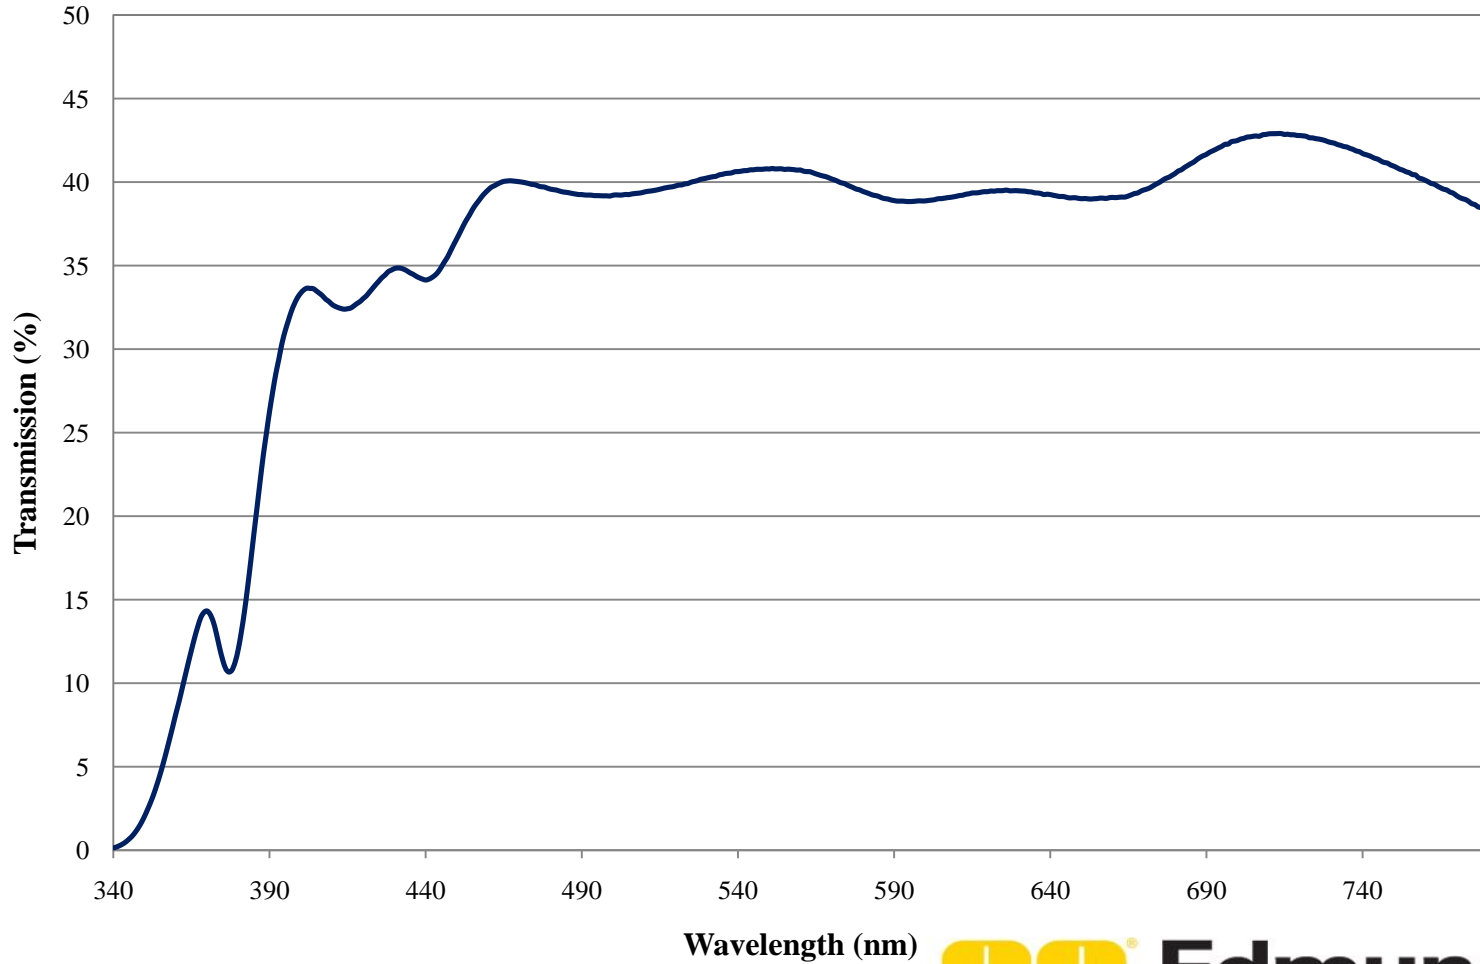

# Coating Curve

Edmund Optics Inc.  
USA | Asia | Europe

## 0.4 OD Absorptive ND Filter FOR REFERENCE ONLY

COATING CURVE