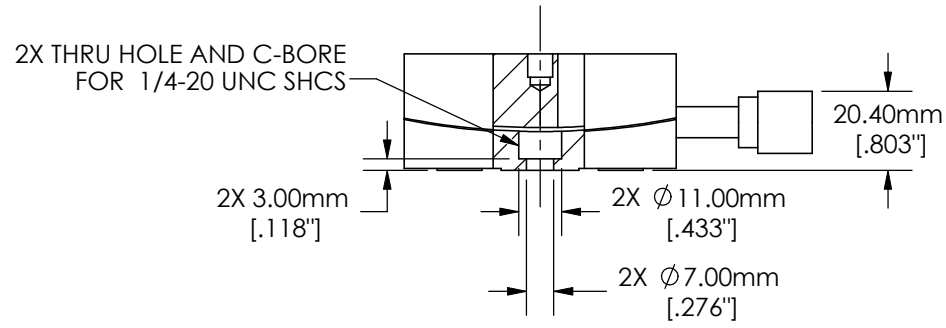

SPECIFICATIONS SUBJECT TO CHANGE WITHOUT NOTICE  
 DIMENSIONS ARE FOR REFERENCE ONLY

 <b>Edmund Optics®</b>			
TITLE	70mm English Goniometer, 180mm Radius		
DWG NO	66534	SHEET 1 OF 2	REV 000

SPECIFICATIONS SUBJECT TO CHANGE WITHOUT NOTICE  
 DIMENSIONS ARE FOR REFERENCE ONLY

 <b>Edmund Optics®</b>	
TITLE	70mm English Goniometer, 180mm Radius
DWG NO	66534
SHEET 2 OF 2	REV 000

Enable 3D View