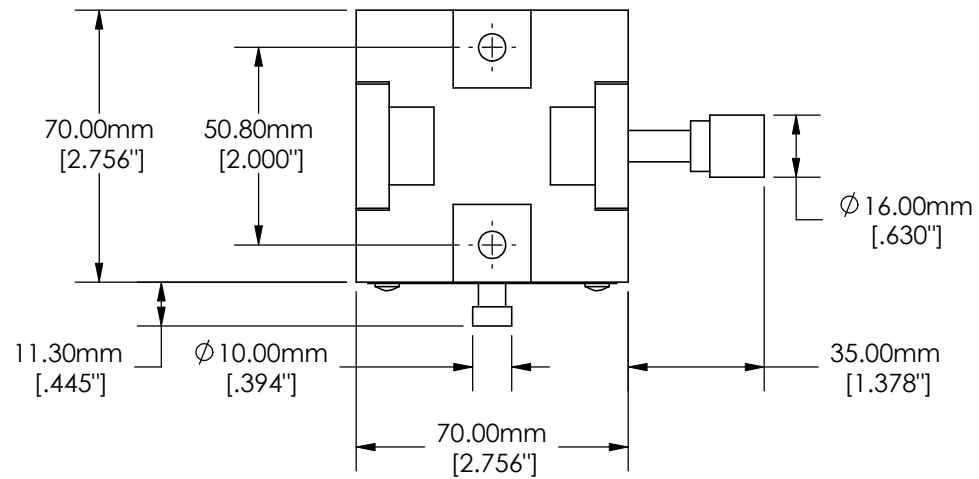

SPECIFICATIONS SUBJECT TO CHANGE WITHOUT NOTICE  
 DIMENSIONS ARE FOR REFERENCE ONLY

 <b>Edmund Optics®</b>			
TITLE	70mm English Goniometer, 180mm Radius		
DWG NO	66534	SHEET 1 OF 2	REV 000

SPECIFICATIONS SUBJECT TO CHANGE WITHOUT NOTICE  
 DIMENSIONS ARE FOR REFERENCE ONLY

 <b>Edmund Optics®</b>	
TITLE	70mm English Goniometer, 180mm Radius
DWG NO	66534
SHEET 2 OF 2	REV 000

Enable 3D View