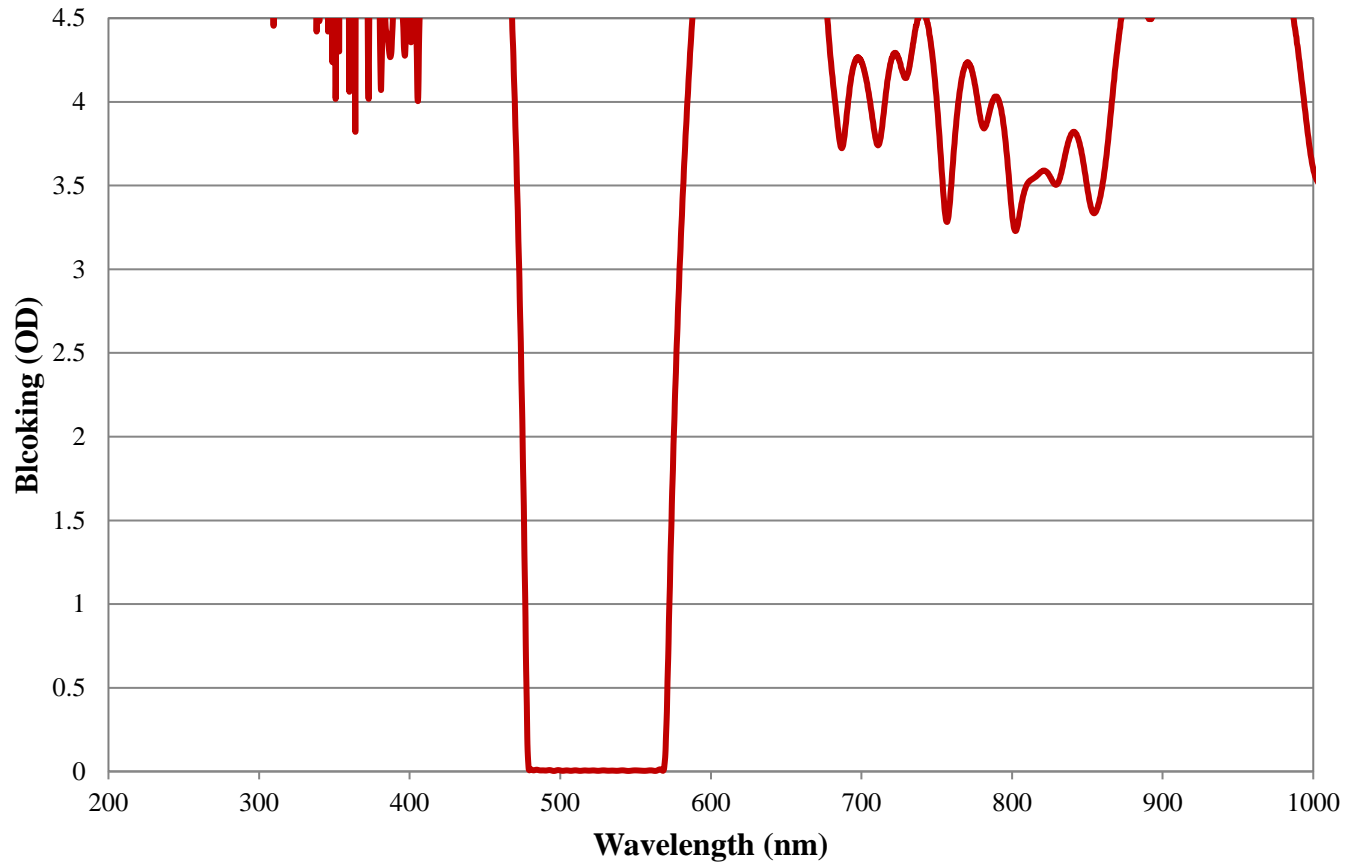

Coating Curve

Edmund Optics Inc.
USA | Asia | Europe

TECHSPEC® Green Imaging Filter 92nm FWHM FOR REFERENCE ONLY

COATING CURVE

Coating Curve

Edmund Optics Inc.
USA | Asia | Europe

TECHSPEC® Green Imaging Filter 92nm FWHM FOR REFERENCE ONLY

COATING CURVE