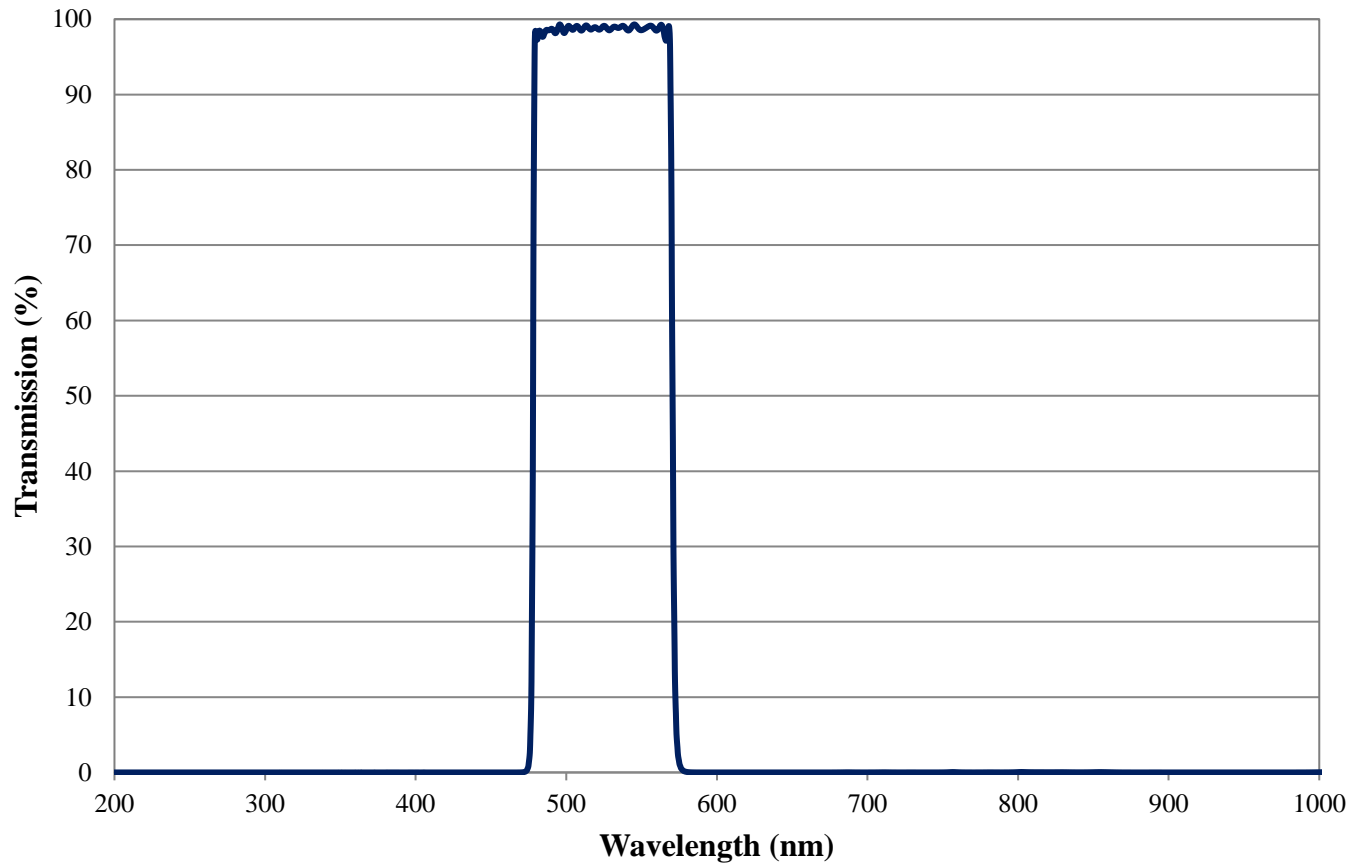

Coating Curve

Edmund Optics Inc.
USA | Asia | Europe

TECHSPEC® Green Imaging Filter 92nm FWHM FOR REFERENCE ONLY

COATING CURVE

Coating Curve

Edmund Optics Inc.
USA | Asia | Europe

TECHSPEC® Green Imaging Filter 92nm FWHM FOR REFERENCE ONLY

COATING CURVE