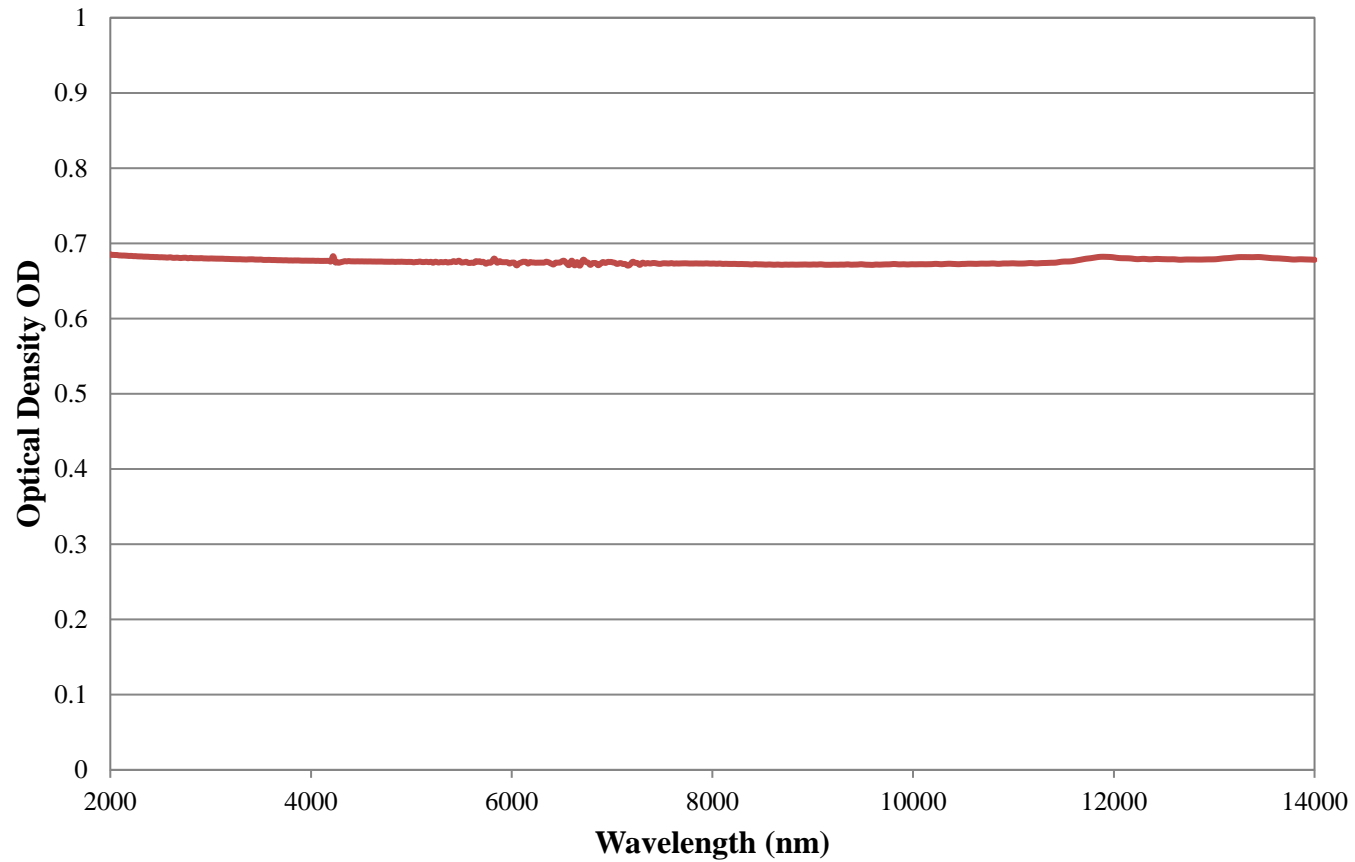

## 0.7 OD IR Neutral Density Filter FOR REFERENCE ONLY