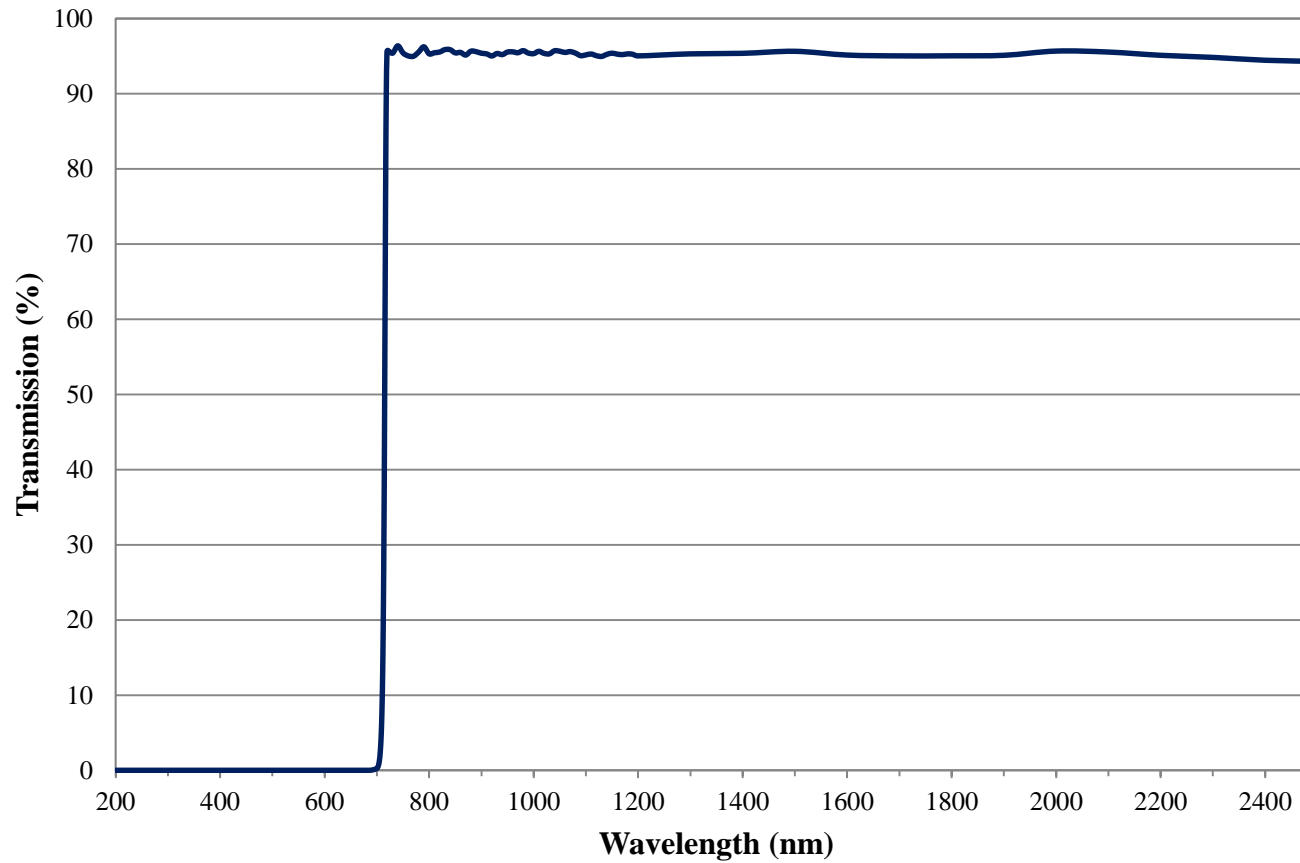

Coating Curve

Edmund Optics Inc.
USA | Asia | Europe

715nm Colored Glass Replacement Longpass Filter FOR REFERENCE ONLY

COATING CURVE