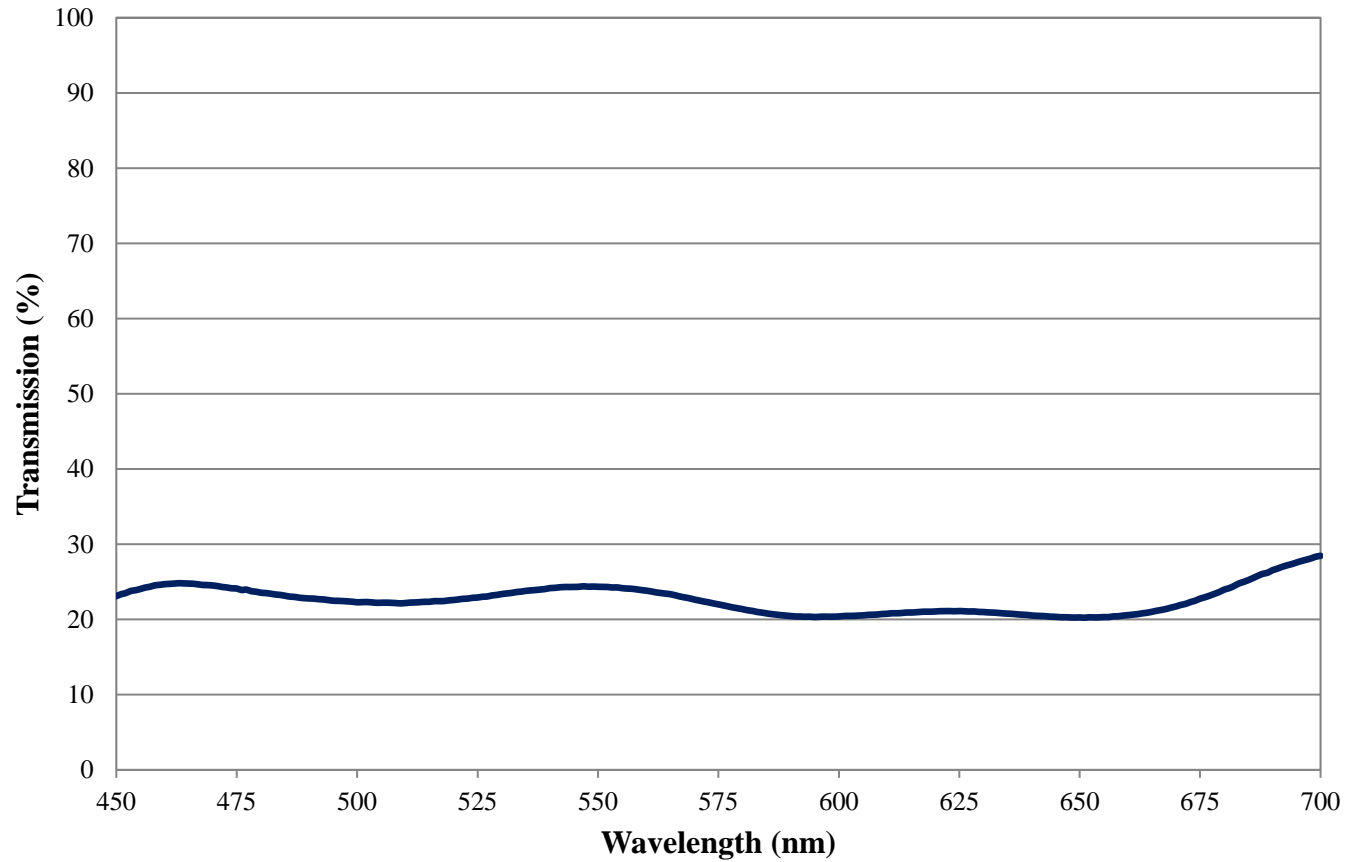

## 0.6 OD Precision Absorptive ND Filter FOR REFERENCE ONLY