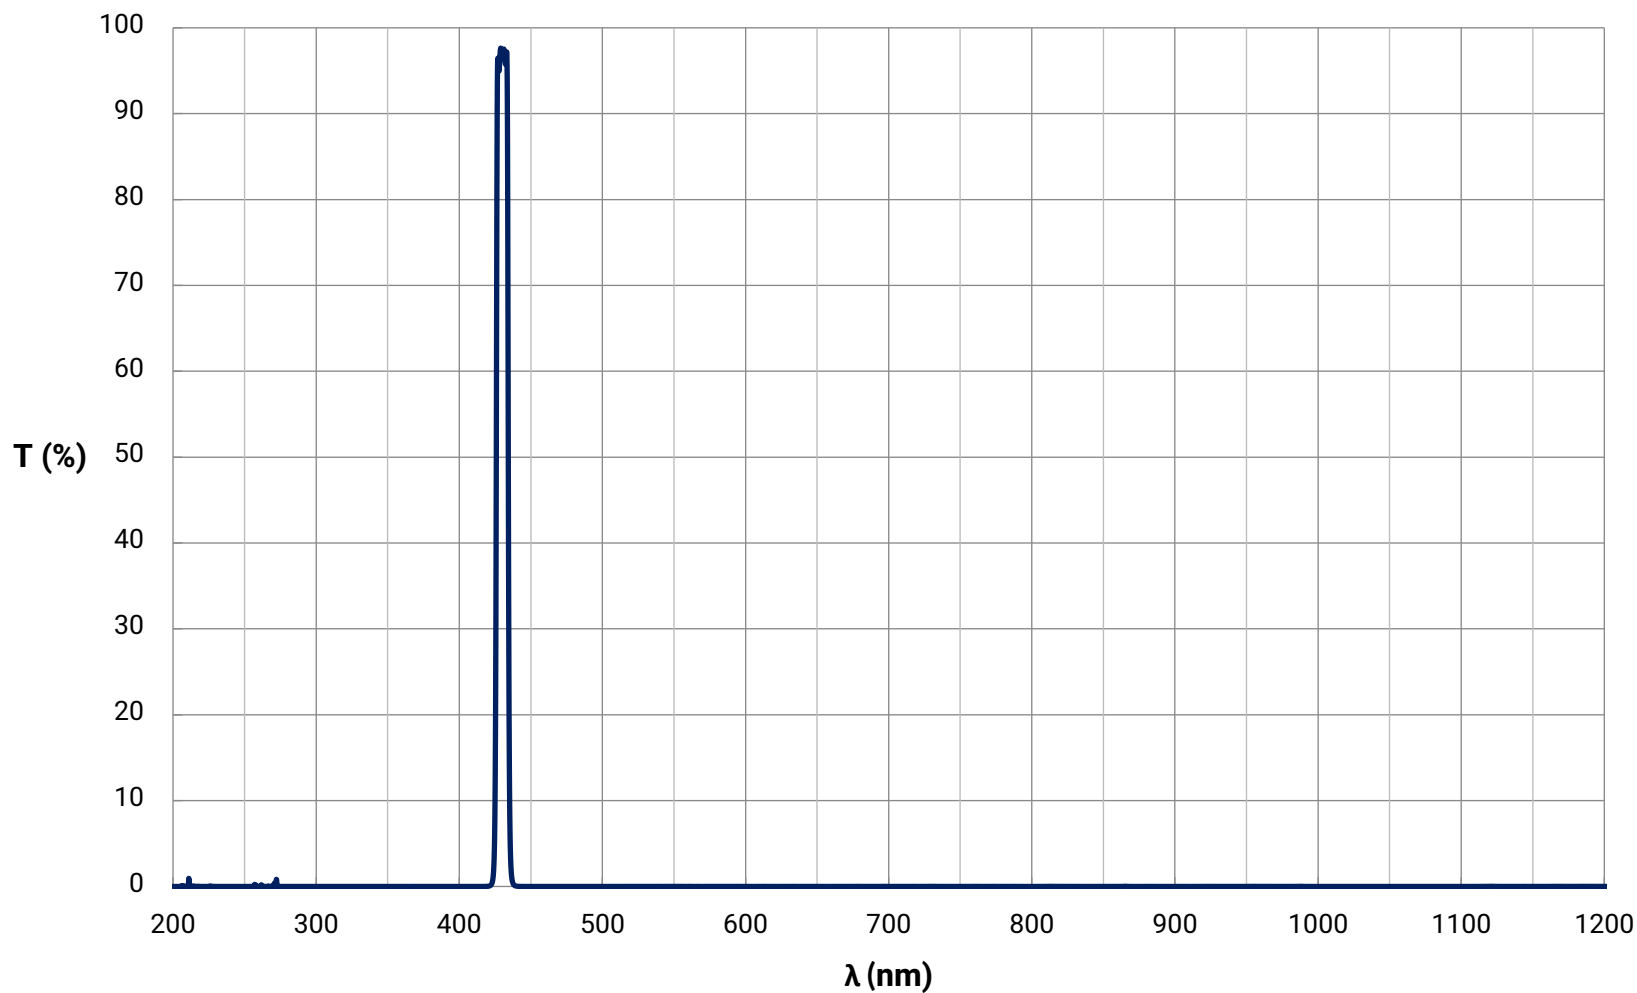

# Bandpass Filter Curve

[Download Data \(Excel\)](#)

[View Data \(Text\)](#)

## 430nm CWL, Hard Coated OD 4.0 10nm Bandpass Filter

Theoretical Transmission Curve

© COP VRIGHT 2020 EDMUND OPTICS, INC. ALL RIGHTS RESERVED