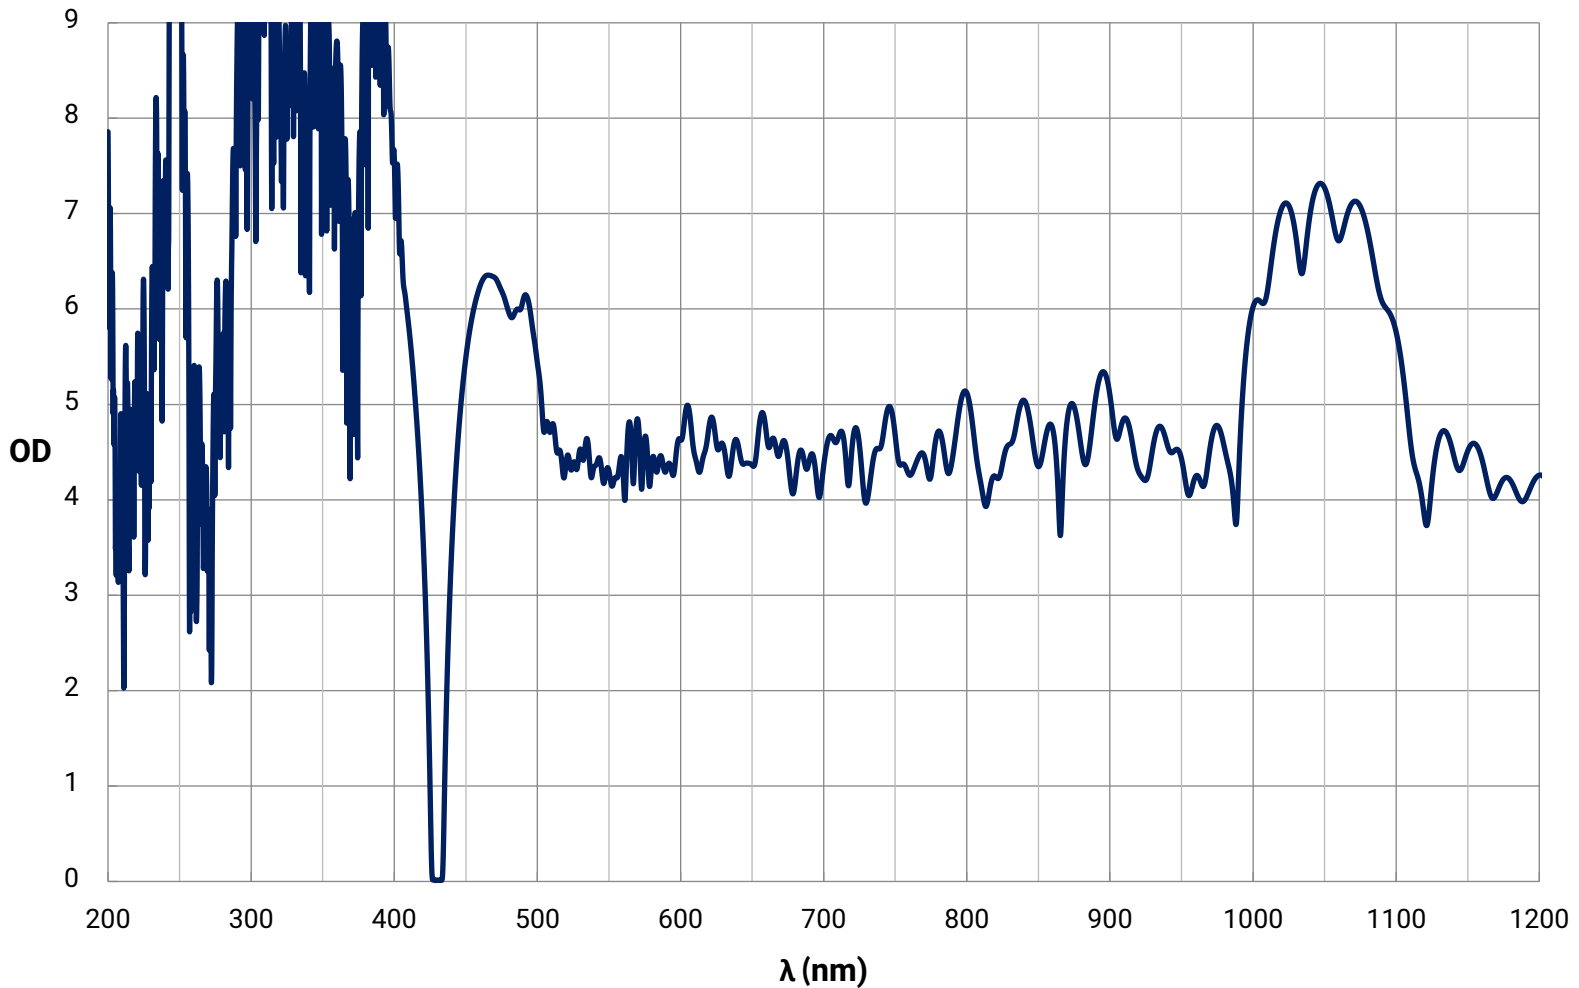

## 430nm CWL, Hard Coated OD 4.0 10nm Bandpass Filter

Theoretical Transmission Curve

© COP VRIGHT 2020 EDMUND OPTICS, INC. ALL RIGHTS RESERVED

## 430nm CWL, Hard Coated OD 4.0 10nm Bandpass Filter

Theoretical Optical Density Curve

© COP VRIGHT 2020 EDMUND OPTICS, INC. ALL RIGHTS RESERVED