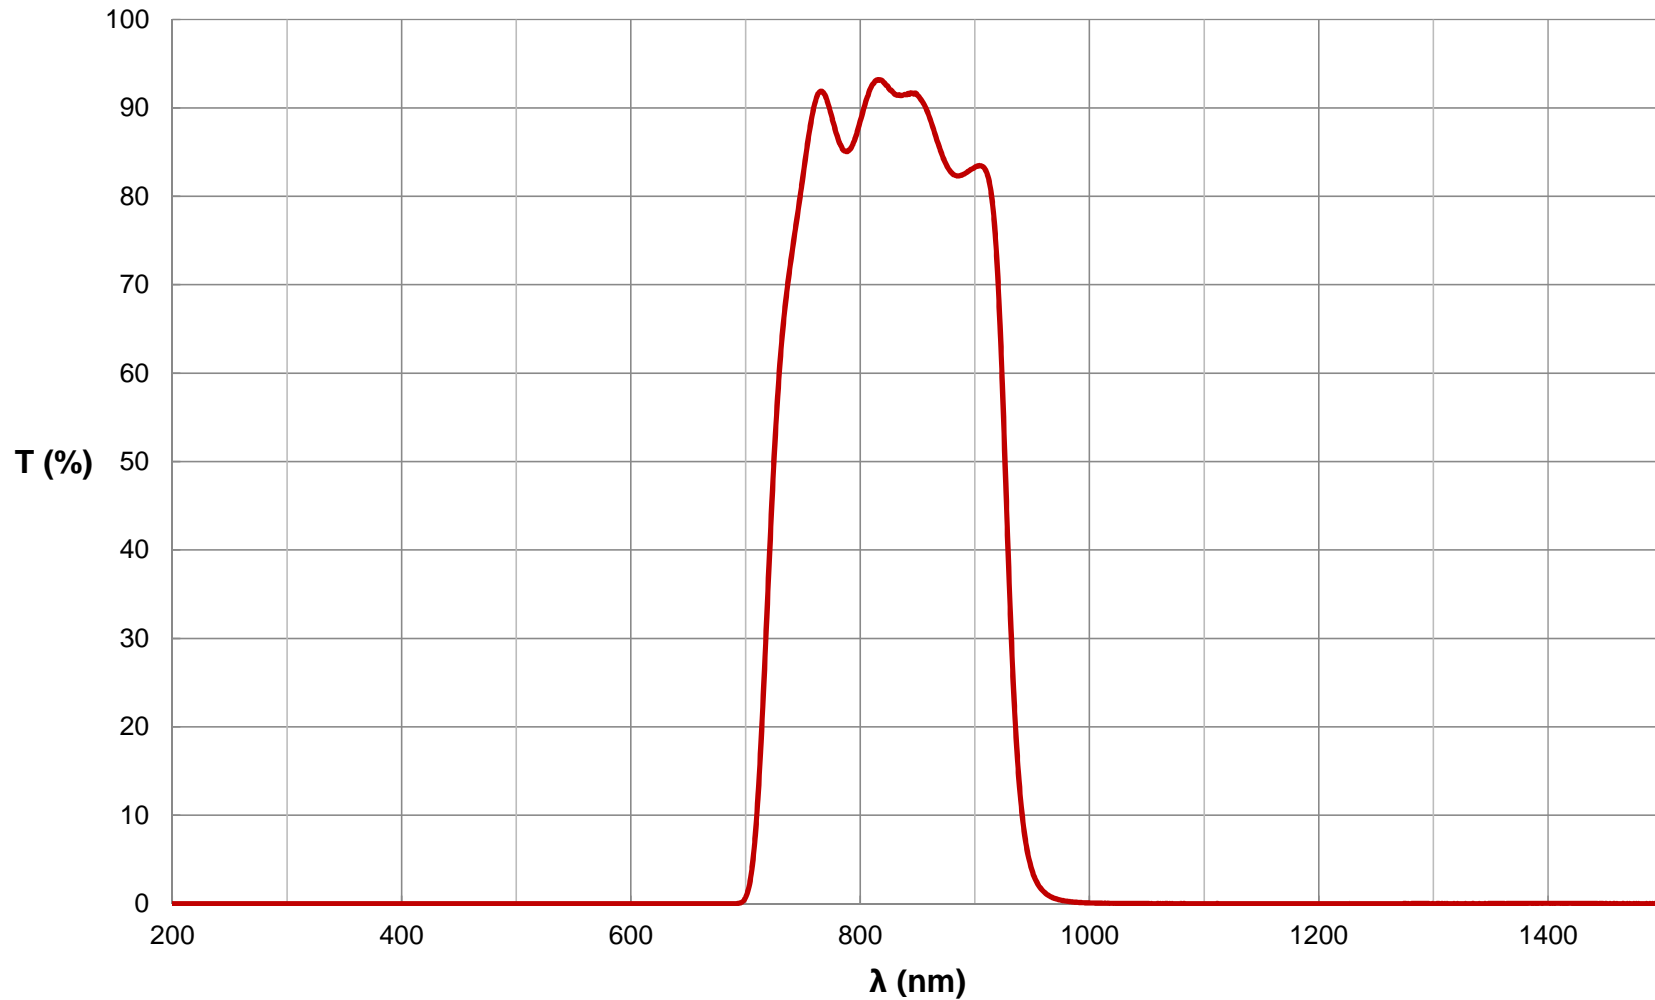

Kron/Cousins Type IR (I) Filter

Typical Performance Curve
FOR REFERENCE ONLY

© COPYRIGHT 2020 EDMUND OPTICS, INC. ALL RIGHTS RESERVED