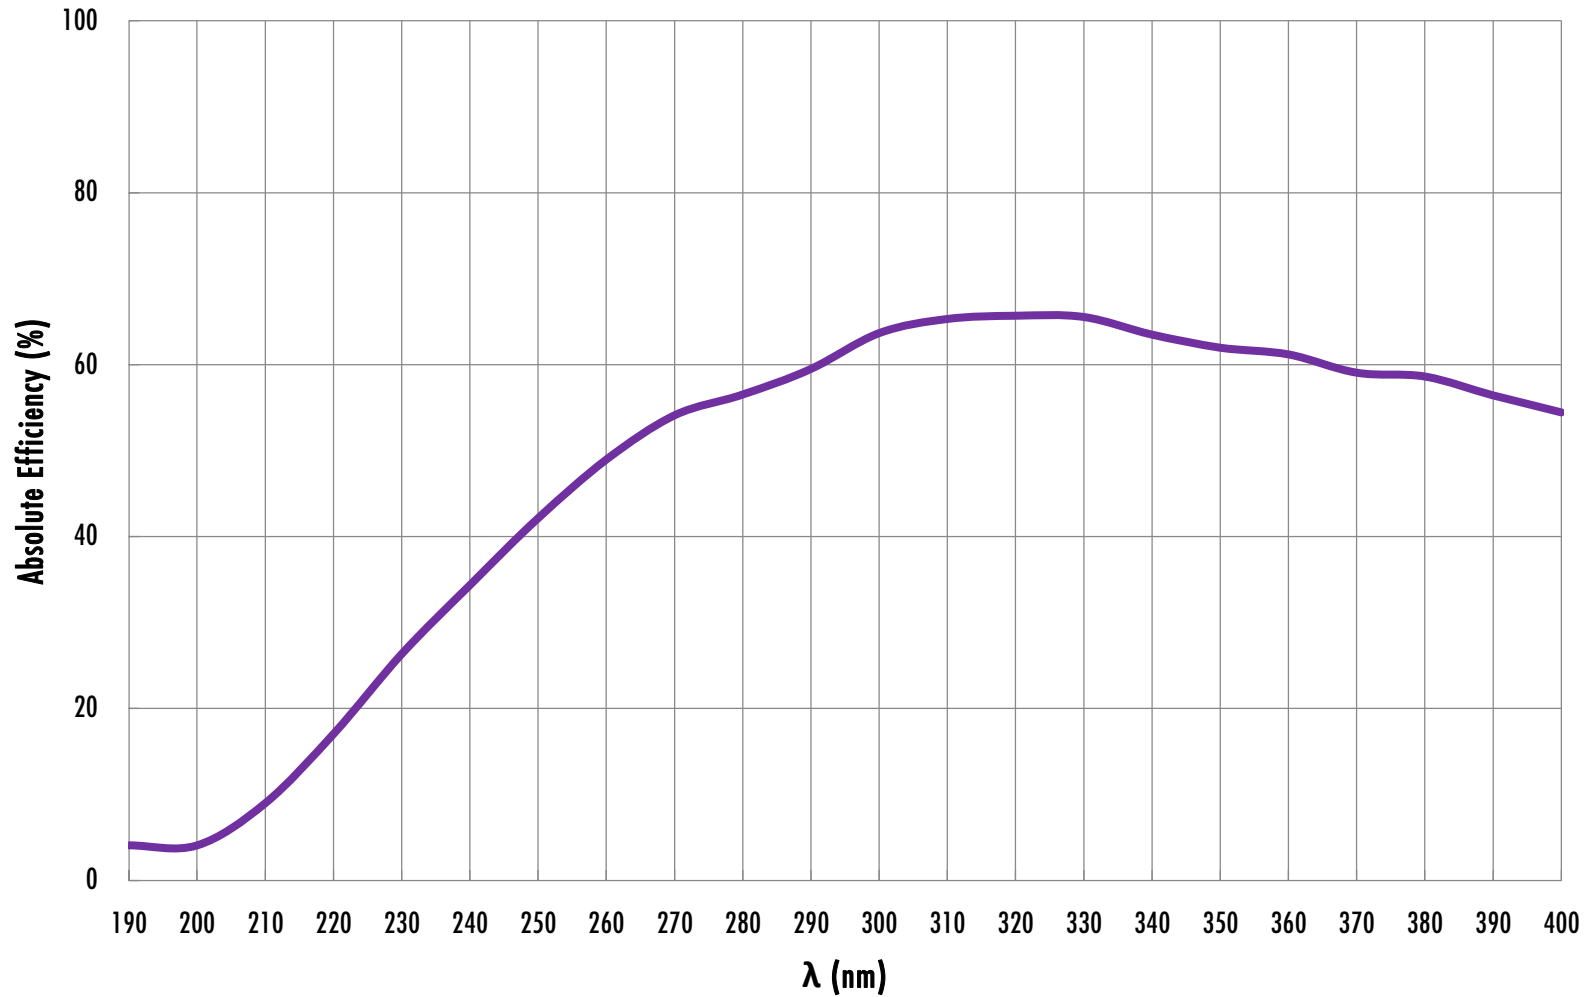

# DUV Transmission Grating

600 Grooves/mm Transmission Grating  
22° Blaze Angle  
FOR REFERENCE ONLY

© COPYRIGHT 2020 EDMUND OPTICS, INC. ALL RIGHTS RESERVED