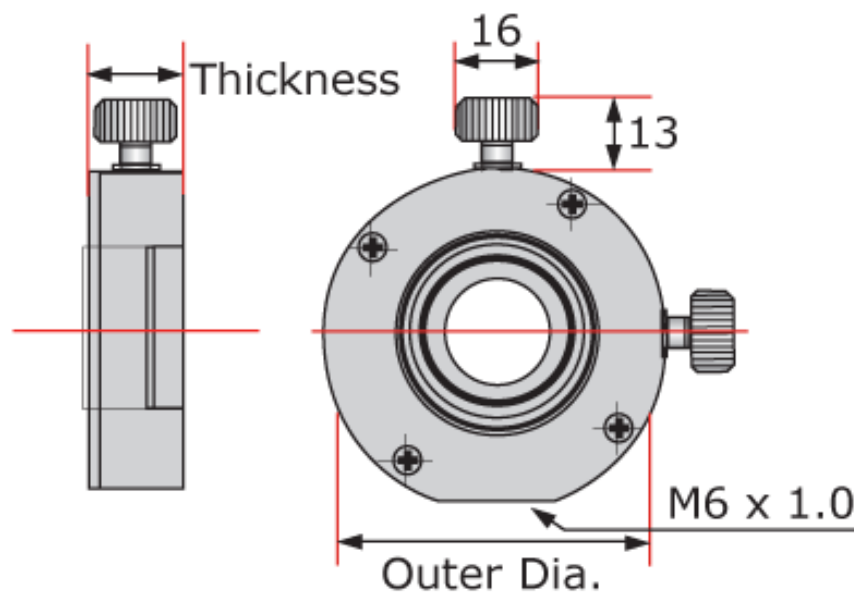

Physical & Mechanical Properties

46.0 Clear Aperture CA (mm):

88.0 Outer Diameter (mm):

22.00 Thickness (mm):

±2.0 in X and Y Travel (mm):

180 Weight (g):

Black Anodized Aluminum Construction:

127.00 Optical Axis Height (mm):

25.4 Post Diameter (mm):

Threading & Mounting

50.0 - 50.8 Size of Compatible Optics (mm):

15.0 (Max) Thickness of Compatible Optics (mm):

M6 x 1.0 Compatible Post:

Regulatory Compliance

Compliant RoHS 2015:

View Certificate of Conformance:

Compliant Reach 233:

PRODUCT DETAILS

- Common 5" (127mm) Optical Axis Heights for Easy System Integration
- Optical Mounts and Pedestal Posts Bundled with 5% Discounted Price
- Ideal for Setting Up New Benchtop Optical Systems

Quick Start Optical Mounts are designed with a common 5" (127mm) optical axis height from the lab table surface, combining all necessary mounting hardware for easy system integration. With Quick Start Optical Mounts designed for a wide variety of optical components, complex systems and experiments can be easily arranged without the need for extensive optical axis adjustment. Quick Start Optical Mounts are ideal for quickly and conveniently setting up new benchtop optical systems with essential Edmund Optics mounts like the [E-Series Kinematic Optical Mirror Mounts](#), [TECHSPEC Kinematic Optical Mirror Mounts](#), [Compact Mirror & Lens Mounts](#), and [Optic Component Mounts](#).

TECHNICAL INFORMATION

Kit Stock No.	Kit Description	Contents of Kit