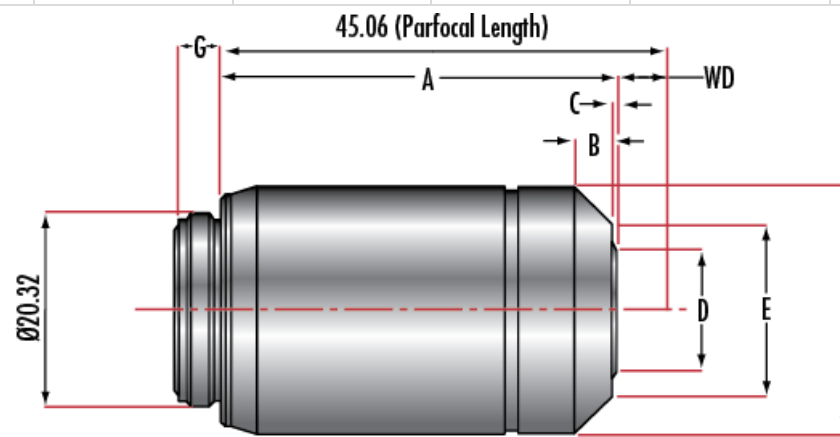

Product Downloads

SPECIFICATIONS

General

Model Number:
MPLFLN20XBD or MPLFLN20XBD-2

Compatible Tube Lens Focal Length (mm):
Focal Length: 180mm

Type:

#88-202	LMPLFLN 5X	22.5	0.3	-	25.4	-	26.0	4.9	22.5
#88-203	LMPLFLN 10X	24.0	1.9	-	15.2	22.4	26.0	4.5	21.0
#88-204	LMPLFLN 20X	33.0	3.7	-	17.0	-	26.0	4.8	12.0
#88-205	LMPLFLN 50X	34.4	4.0	-	18.2	-	26.0	4.9	10.6
#88-206	LMPLFLN 100X	41.6	3.8	0.5	12.5	18.1	26.0	4.7	3.4
#16-880	MPLFLN 1.25X	41.5	-	-	28.6	29.0	30	4.9	3.5
#39-573	MPLFLN 2.5X	34.3	2.7	-	24.5	29.0	30.0	4.9	10.7
#88-332	MPLFLN 5X	25.0	2.5	-	20.9	-	26.0	4.5	20.0
#88-333	MPLFLN 10X	34.0	5.6	-	14.5	-	26.0	4.5	11.0
#23-721	MXPLFLN 20X	42.0	2.63	2.15	9	20.4	26	4.8	3
#23-722	MXPLFLN 50X	42.0	3.4	1.96	10.3	19	26	4.5	3

Stock #	Model	A	B	C	D	E	F	G	WD
#86-827	LMPLFLN-BD 5X	30.0	2.6	3.4	16.2	29.5	32.0	5.0	15.0
#86-828	LMPLFLN-BD 10X	35.0	2.1	2.7	15.5	30.0	32.0	4.5	10.0
#86-829	LMPLFLN-BD 20X	33.0	1.2	0.5	22.0	30.0	32.0	4.5	12.0
#86-830	LMPLFLN-BD 50X	34.4	1.2	1.4	20.7	28.0	32.0	4.8	10.6
#86-831	LMPLFLN-BD 100X	41.7	1.2	4.0	21.0	29.0	32.0	4.7	3.3